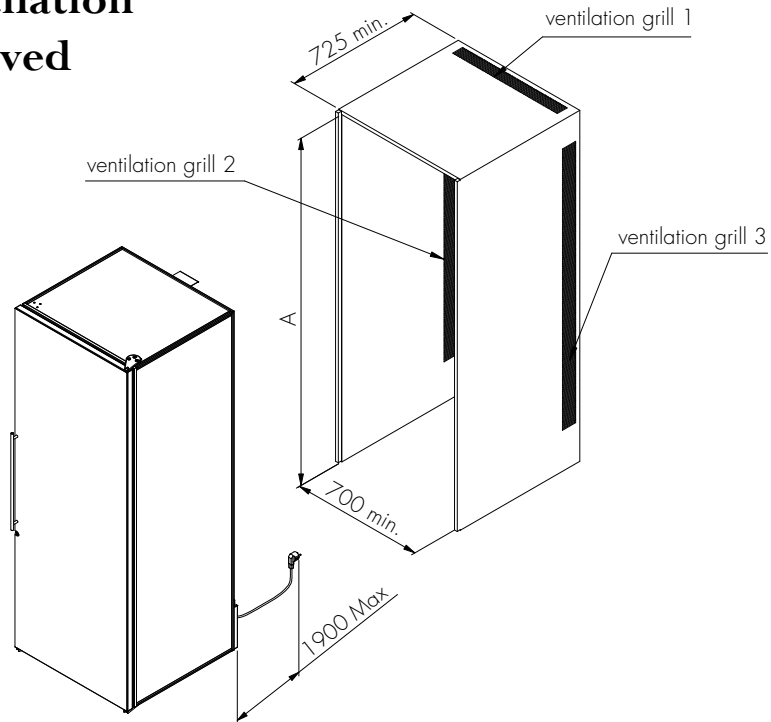

### Pure and Revelation dimensions

	A (mm)	B (mm)	C (mm) with handle	
V-Pure-L, S-Pure-L, E-Pure-L V-REVEL-L, S-REVEL-L	1810	1780	Black Piano Door	80
V-Pure-M, S-Pure-M, E-Pure-M, V-REVEL-M, S-REVEL-M	1464	1434	Full Glass Door	80
V-Pure-S, S-Pure-S, V-REVEL-S, S-REVEL-S	945	Glass Door	0	

### Flush-fitting dimensions to be applied

	A min (mm)
V-Pure-L, S-Pure-L, E-Pure-L, V-REVEL-L, S-REVEL-L	1825
V-Pure-M, S-Pure-M, E-Pure-M, V-REVEL-M, S-REVEL-M	1479
V-Pure-S, S-Pure-S, V-REVEL-S, S-REVEL-S	960

### Dimensions and ventilation openings to be observed

	A min (mm)	Ventilation grill 1 (cm <sup>2</sup> )	Ventilation grill 2 (cm <sup>2</sup> )	Ventilation grill 3 (cm <sup>2</sup> )
V-Pure-L, S-Pure-L, E-Pure-L, V-REVEL-L, S-REVEL-L	1825	350	750	750
V-Pure-M, S-Pure-M, E-Pure-M, V-REVEL-M, S-REVEL-M	1479	350	600	600
V-Pure-S, S-Pure-S, V-REVEL-S, S-REVEL-S	960	350	350	350