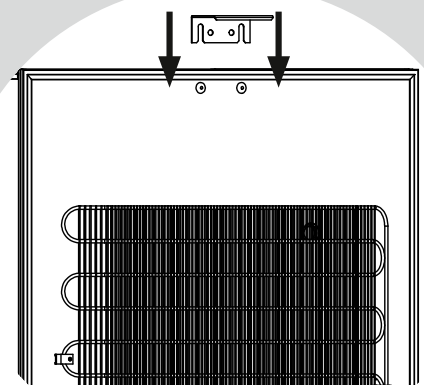

*not applicable to some countries.