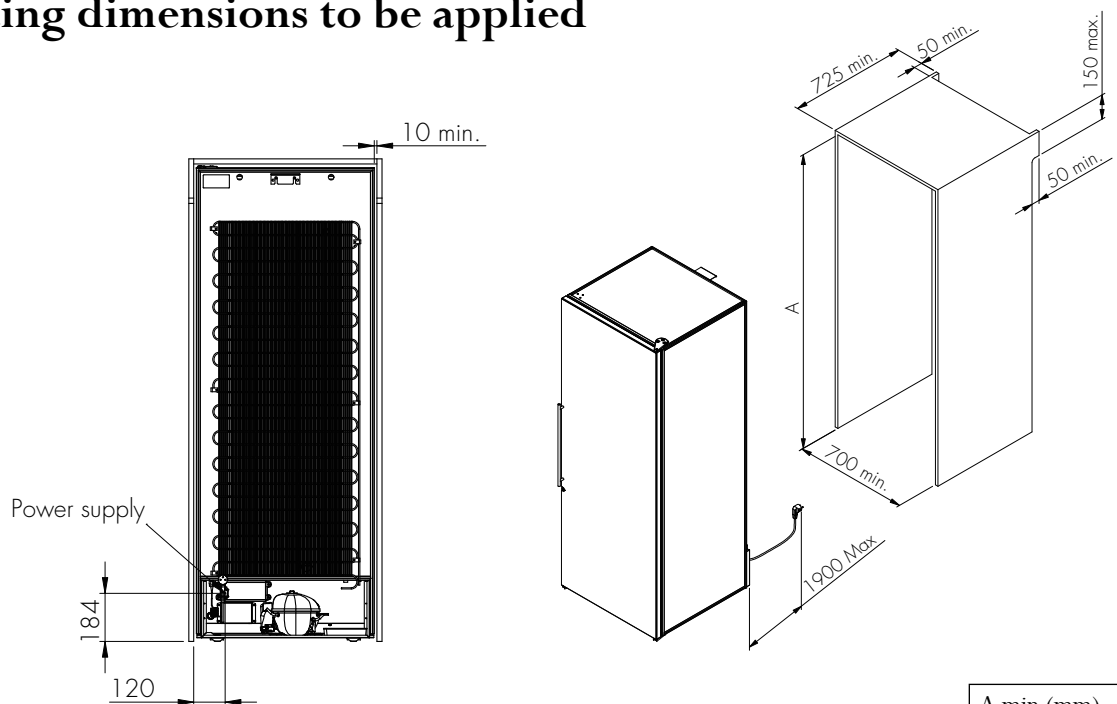

### Pure and Revelation dimensions

	A (mm)	B (mm)	C (mm) with handle	
V-Pure-L, S-Pure-L, E-Pure-L V-REVEL-L, S-REVEL-L	1810	1780	Black Piano Door	80
V-Pure-M, S-Pure-M, E-Pure-M, V-REVEL-M, S-REVEL-M	1464	1434	Full Glass Door	80
V-Pure-S, S-Pure-S, V-REVEL-S, S-REVEL-S	945	Glass Door	0	

### Flush-fitting dimensions to be applied

	A min (mm)
V-Pure-L, S-Pure-L, E-Pure-L, V-REVEL-L, S-REVEL-L	1825
V-Pure-M, S-Pure-M, E-Pure-M, V-REVEL-M, S-REVEL-M	1479
V-Pure-S, S-Pure-S, V-REVEL-S, S-REVEL-S	960