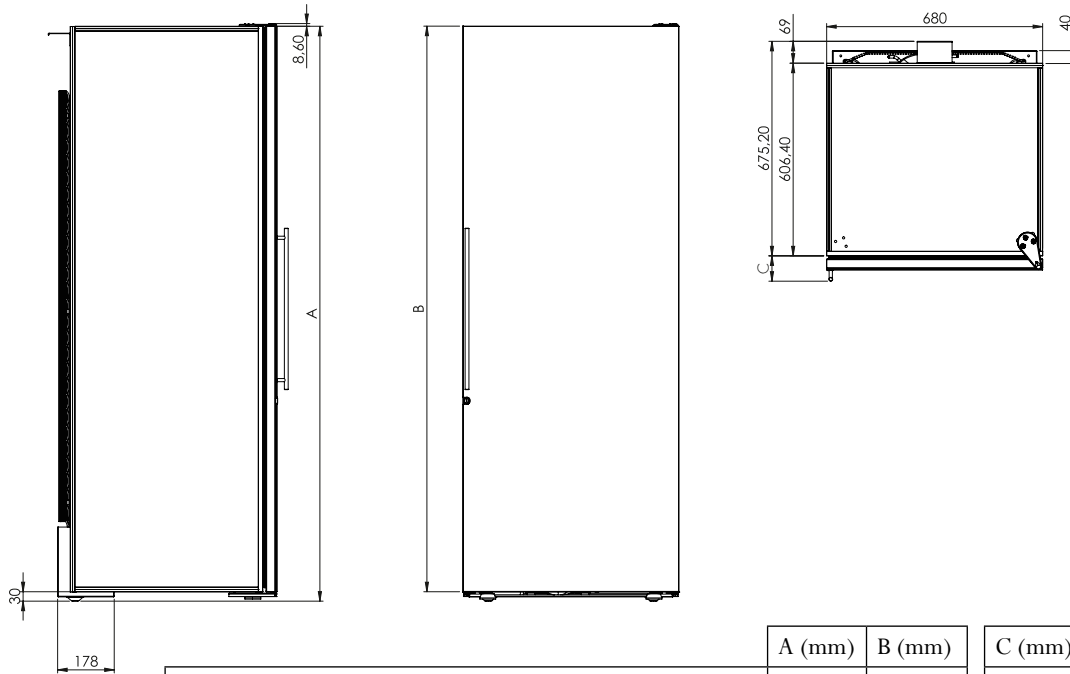

### Pure and Revelation dimensions

	A (mm)	B (mm)	C (mm) with handle	
V-Pure-L, S-Pure-L, E-Pure-L V-REVEL-L, S-REVEL-L	1810	1780	Black Piano Door	80
V-Pure-M, S-Pure-M, E-Pure-M, V-REVEL-M, S-REVEL-M	1464	1434	Full Glass Door	80
V-Pure-S, S-Pure-S, V-REVEL-S, S-REVEL-S	945	Glass Door	0	

### Flush-fitting dimensions to be applied

	A min (mm)
V-Pure-L, S-Pure-L, E-Pure-L, V-REVEL-L, S-REVEL-L	1825
V-Pure-M, S-Pure-M, E-Pure-M, V-REVEL-M, S-REVEL-M	1479
V-Pure-S, S-Pure-S, V-REVEL-S, S-REVEL-S	960

### Dimensions and ventilation openings to be observed

	A min (mm)	Ventilation grill 1 (cm <sup>2</sup> )	Ventilation grill 2 (cm <sup>2</sup> )	Ventilation grill 3 (cm <sup>2</sup> )
V-Pure-L, S-Pure-L, E-Pure-L, V-REVEL-L, S-REVEL-L	1825	350	750	750
V-Pure-M, S-Pure-M, E-Pure-M, V-REVEL-M, S-REVEL-M	1479	350	600	600
V-Pure-S, S-Pure-S, V-REVEL-S, S-REVEL-S	960	350	350	350